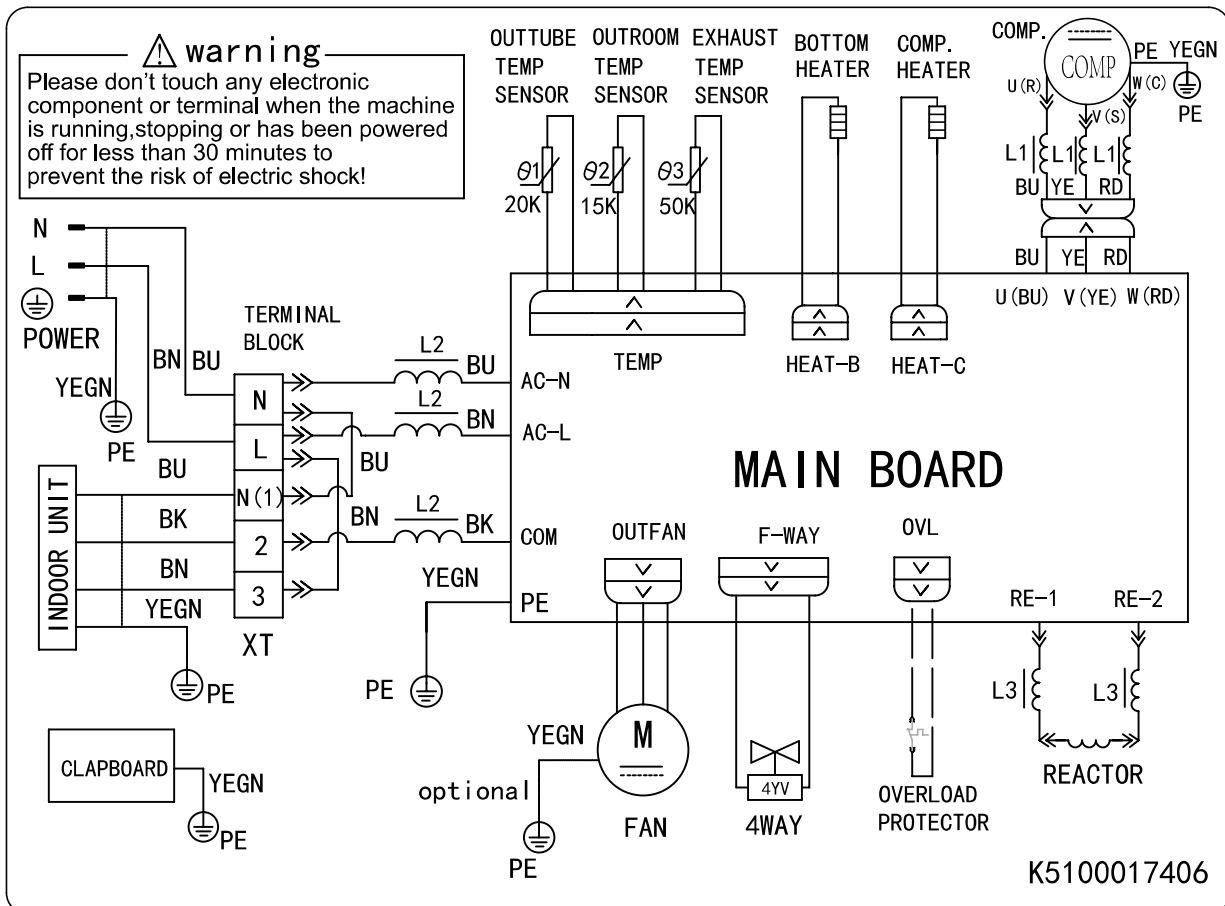

8. Schematic Diagram

8.1 Electrical Wiring

Meaning of marks

Symbol	OG	WH	YE	RD	YEGN	BN	BU	BK	VT
Color symbol	ORANGE	WHITE	YELLOW	RED	YELLOW GREEN	BROWN	BLUE	BLACK	VIOLET
Symbol	COMP.		4WAY		EKV			⊕/PE	
Name	COMPRESSOR		4-WAY VALVE		ELECTRONIC EXPANSION VALVE			PROTECTIVE EARTH	

◆ Indoor Unit

These circuit diagrams are subject to change without notice, please refer to the one supplied with the unit.

◆ Outdoor Unit

Model: SMVH09B-2A2A3NG(O) , SMVH12B-3A2A3NG(O),SMVH18B-4A2A3NG(O)

Model: SMVH24B-5A2A3NG(O)

These circuit diagrams are subject to change without notice, please refer to the one supplied with the unit.