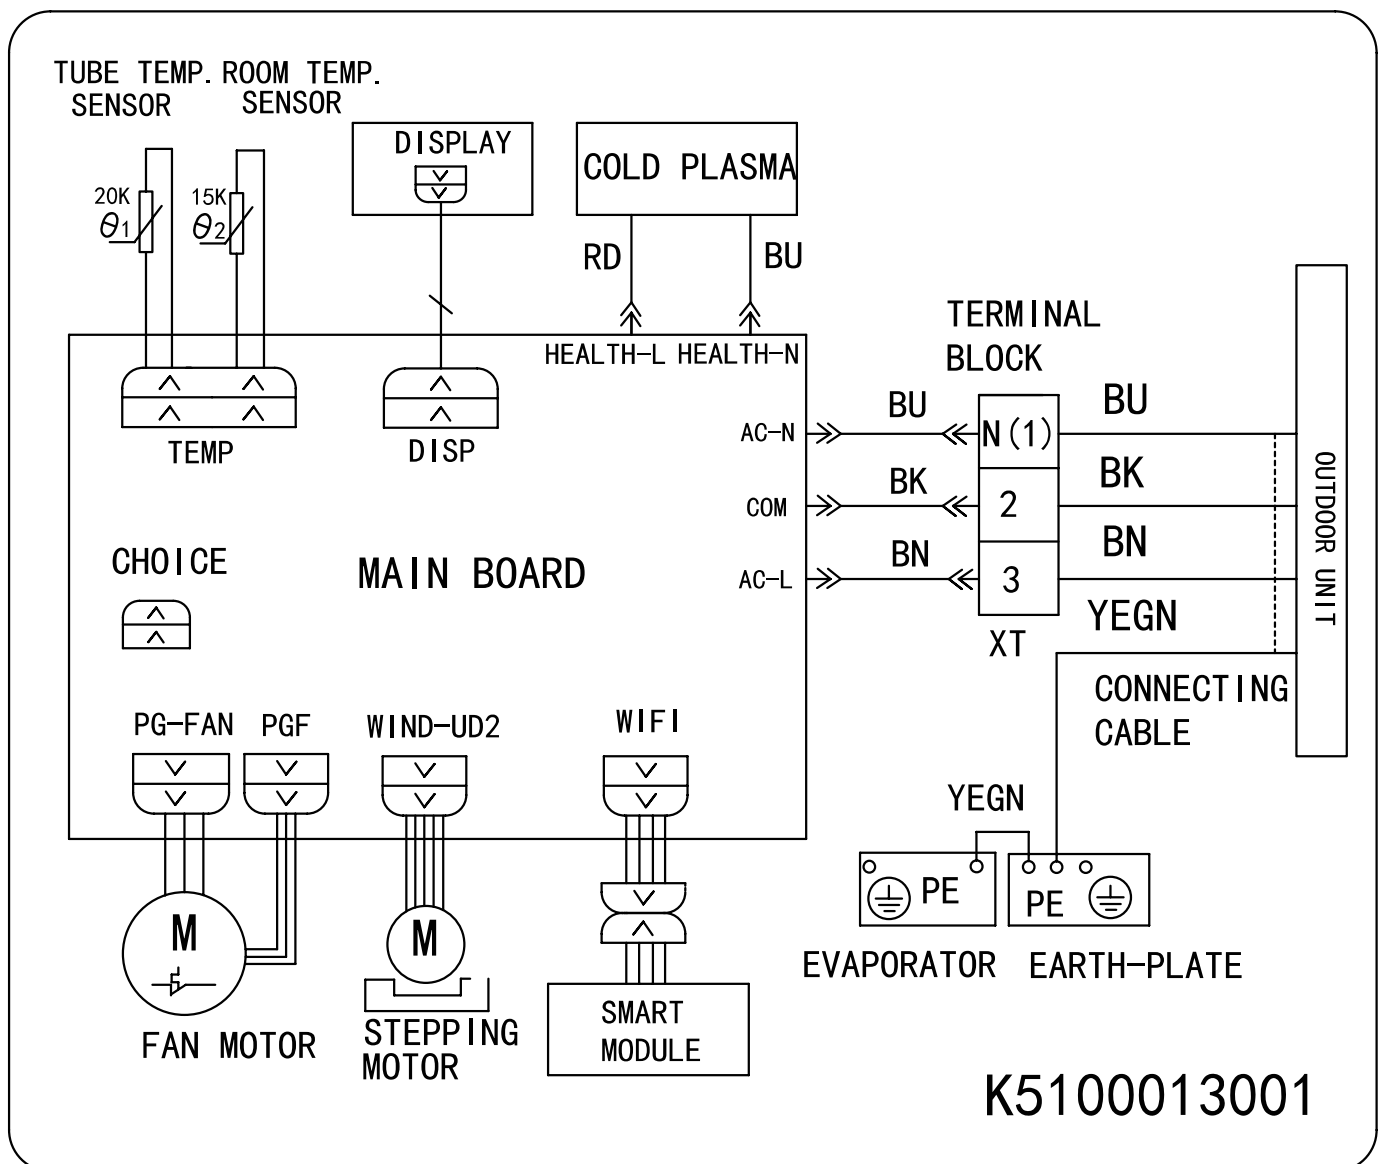

8. Schematic Diagram

8.1 Electrical Wiring

Meaning of marks

Symbol	OG	WH	YE	RD	YEGN	BN	BU	BK	VT
Color symbol	ORANGE	WHITE	YELLOW	RED	YELLOW GREEN	BROWN	BLUE	BLACK	VIOLET
Symbol	COMP.		4WAY		EKV			⊕/PE	
Name	COMPRESSOR		4-WAY VALVE		ELECTRONIC EXPANSION VALVE			PROTECTIVE EARTH	

◆ Indoor Unit

These circuit diagrams are subject to change without notice, please refer to the one supplied with the unit.

◆ Outdoor Unit

Model: SMVH09B-2A2A3NG(O) , SMVH12B-3A2A3NG(O),SMVH18B-4A2A3NG(O)

Model: SMVH24B-5A2A3NG(O)

These circuit diagrams are subject to change without notice, please refer to the one supplied with the unit.