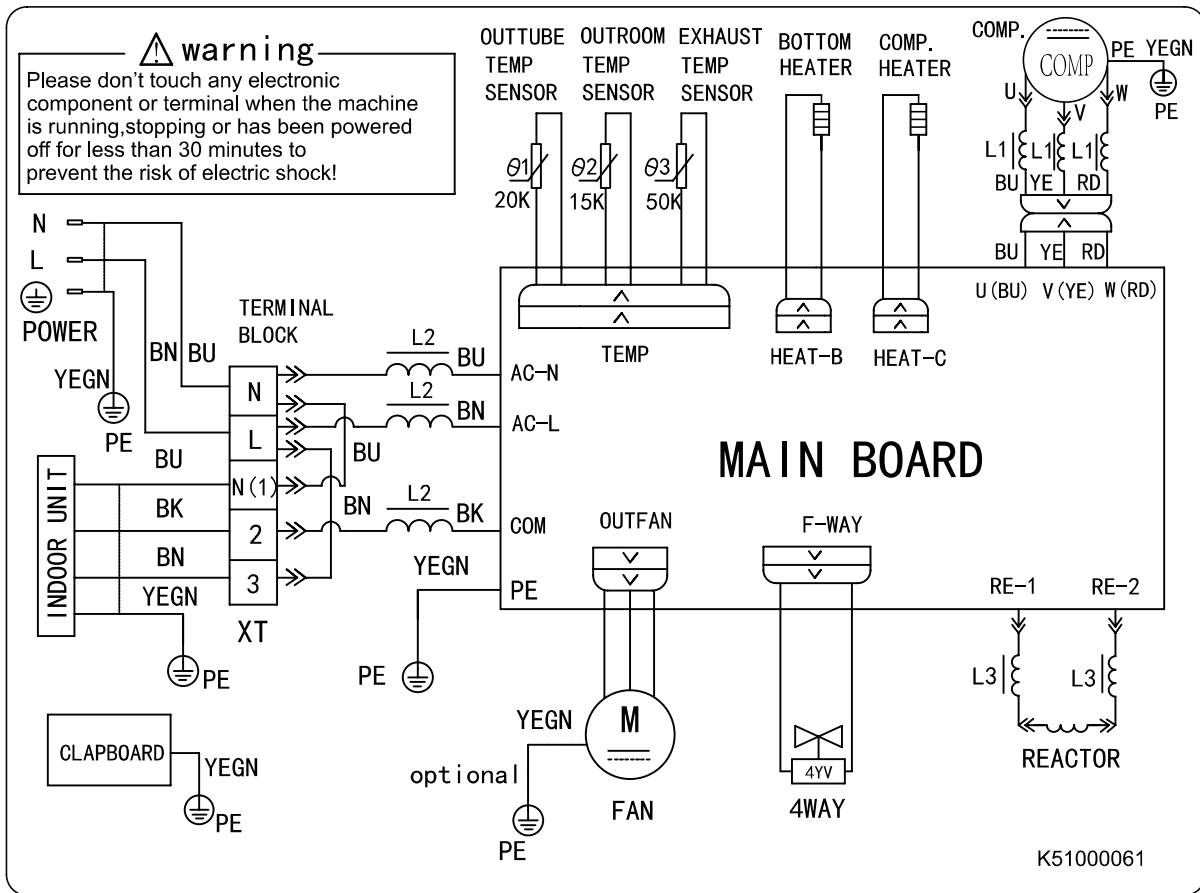

8. Schematic Diagram

8.1 Electrical Wiring

Meaning of marks

Symbol	OG	WH	YE	RD	YEGN	BN	BU	BK	VT
Color symbol	ORANGE	WHITE	YELLOW	RED	YELLOW GREEN	BROWN	BLUE	BLACK	VIOLET
Symbol	COMP.		4WAY		EKV			⊕/PE	
Name	COMPRESSOR		4-WAY VALVE		ELECTRONIC EXPANSION VALVE			PROTECTIVE EARTH	

◆ Indoor Unit

These circuit diagrams are subject to change without notice, please refer to the one supplied with the unit.

◆ Outdoor Unit

Model: SMVH09B-2A2A3NG(O) , SMVH12B-3A2A3NG(O),SMVH18B-4A2A3NG(O)

Model: SMVH24B-5A2A3NG(O)

These circuit diagrams are subject to change without notice, please refer to the one supplied with the unit.